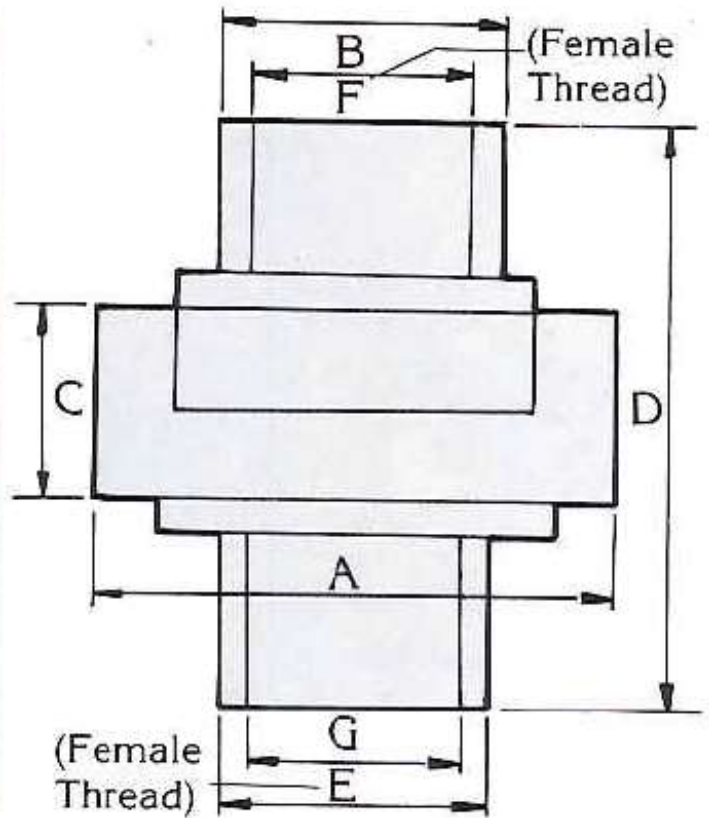

IV. TYPE GFIFB

Female Iron Pipe Thread to Female Solder Connection, Galvanized

SIZE	A	B	C	D	E	F	G
1/2"	47	26.1	18.28	53.3	27.17	1/2NPT x 14UNS x 2B	
3/4"	54.3	32	18.28	57.7	33.5	3/4NPT x 14UNS x 2B	
1"	65	39	21.5	63.5	39.87	1NPT x 11 1/2UNS x 2B	