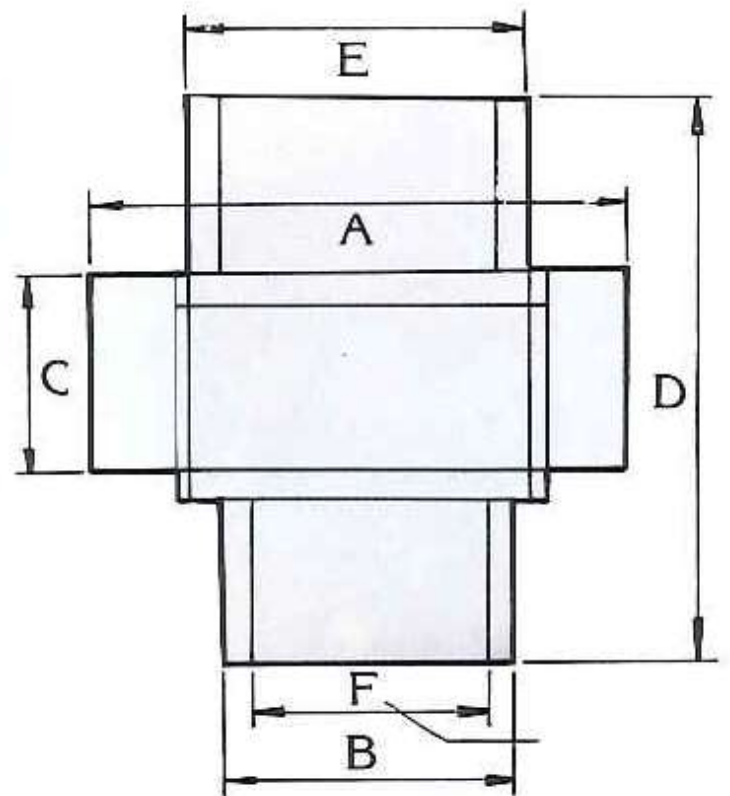

# I. TYPE GFIBS

Female Iron Pipe Thread to Solder Connection, Galvanized.

SIZE	A	B	C	D	E	F
1/2"	41.5	26.4	18.28	47	20.8	1/2NPT x 14UNS x 2B
3/4"	47	32	18.28	51.5	27.17	3/4NPT x 14UNS x 2B
1"	54.3	39	18.28	57.5	33.5	1NPT x 11 1/2UNS x 2B
1 1/4"	65	47.2	21.5	64	39.87	1 1/4NPT x 11 1/2UNS x 2B
1 1/2"	75	54.7	24.6	64.3	46.48	1 1/2NPT x 11 1/2UNS x 2B
2"	95.5	69.4	27	72.5	60.45	2 NPT x 11 1/2UNS x 2B