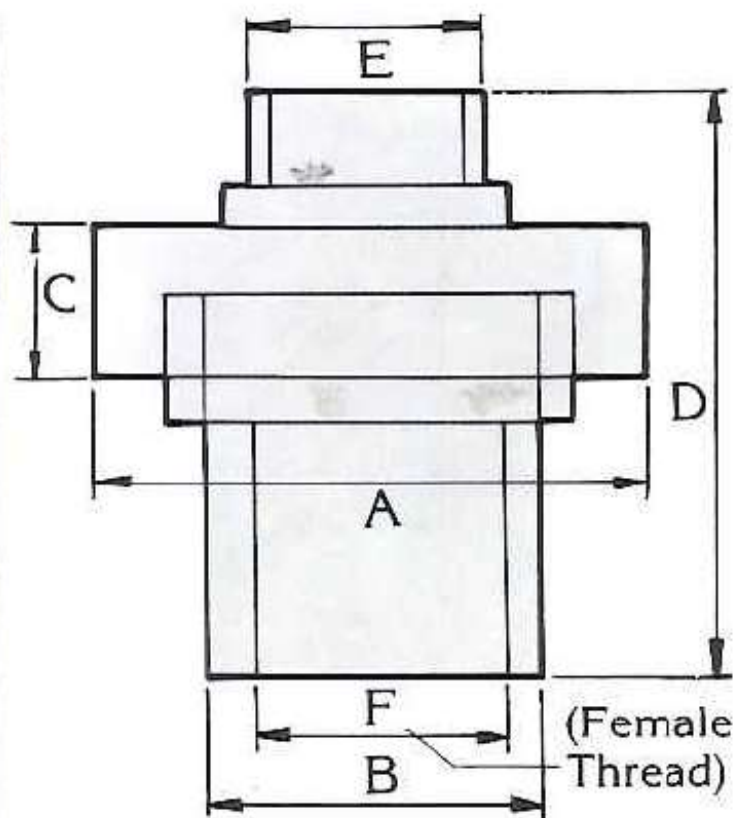

III. TYPE GFIBR

Female Iron Pipe Thread to Reduced Solder Connection, Galvanized.

SIZE	A	B	C	D	E	F
3/4" x 1/2"	47	32	18.28	48.1	20.8	3/4NPT x 14UNS x 2B
1" x 3/4"	54.3	39	18.28	55.3	27.17	1NPT x 11 1/2UNS x 2B